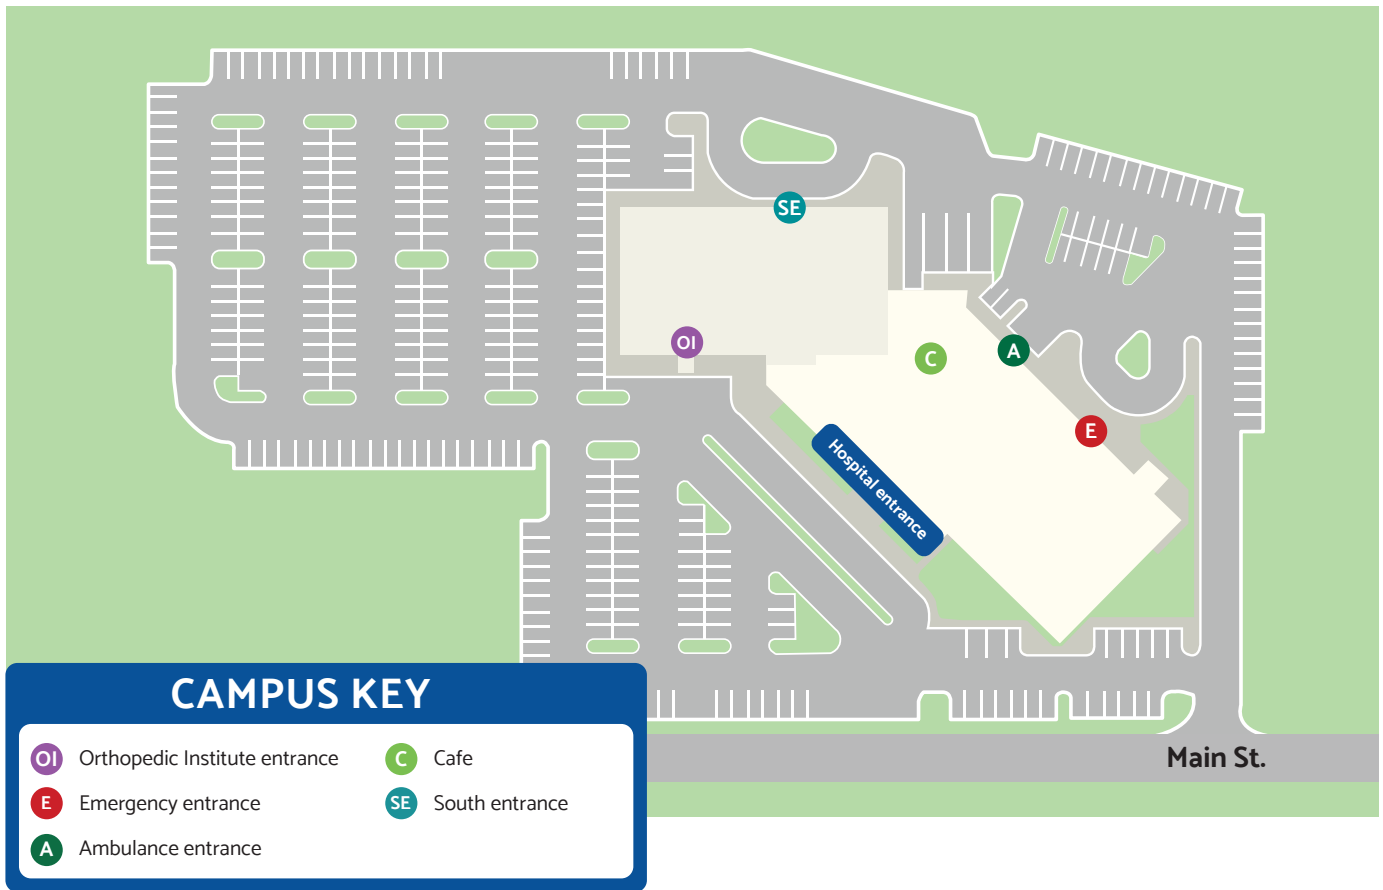

YOUR GUIDE TO LEHIGH VALLEY HOSPITAL-DICKSON CITY

Hours

Orthopedic Institute Entrance

Everyday 7 a.m.–5 p.m.
(may vary depending on scheduling)

Injury Center

Monday–Friday, 8 a.m.–7 p.m.
Saturday, 8 a.m.–5 p.m.

Patient drop-off and pickup

Patients may be dropped off and picked up at all entrances.

Bus routes

Colt Bus Route 54 services Main St.
The closest stop is at Main St. and Commercial City Wide Animal Clinic.

Getting around inside

Visit the **Information Desk** from 6 a.m.–8 p.m. to have questions answered and get directions.

LVH-Dickson City Pharmacy Services

Patients can receive their prescription through our on-site pharmacy upon discharge.

Lunes-Viernes, 8 a.m.-7 p.m.
Sábados, 8 a.m.-5 p.m.

Área para dejar y recoger pacientes

Se pueden dejar y recoger pacientes en todas las entradas.

Rutas de autobús

Ruta 54 de Colt Bus pasa por la Main St. La parada más cercana está en la esquina de Main St. y el consultorio veterinario *Commercial City Wide Animal Clinic*.